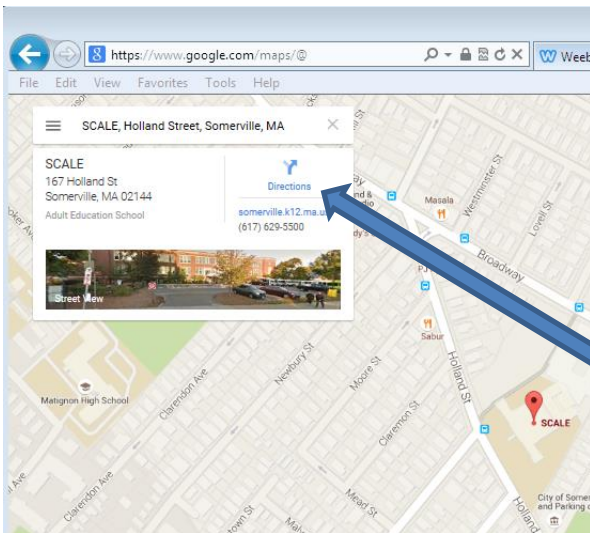

Finding Directions on Google Maps

- 1) Go to www.google.com
- 2) Type in **167 Holland St, Somerville MA** into the search bar

- 3) To get directions on how to get to scale, press directions

4) Type in your home address to get directions to scale. Then press enter on your keyboard.

5) Try changing the starting point and ending point and get directions to different places

Trip to the Empire State Building:

Starting at A: 167 Holland St, Somerville, MA 02144

Ending at B: 350 5th Ave, New York, NY 10118

Trip to Golden Gate Bridge:

Starting at A: 167 Holland St, Somerville, MA 02144

Ending at B: Golden Gate Bridge, San Francisco, CA 94129

Trip to the Hatch Shell in Boston to hear the Boston Pops Orchestra!

Start at A: 167 Holland St, Somerville, MA 02144

Ending at B: 47 David G Mugar Way, Boston, MA 02108