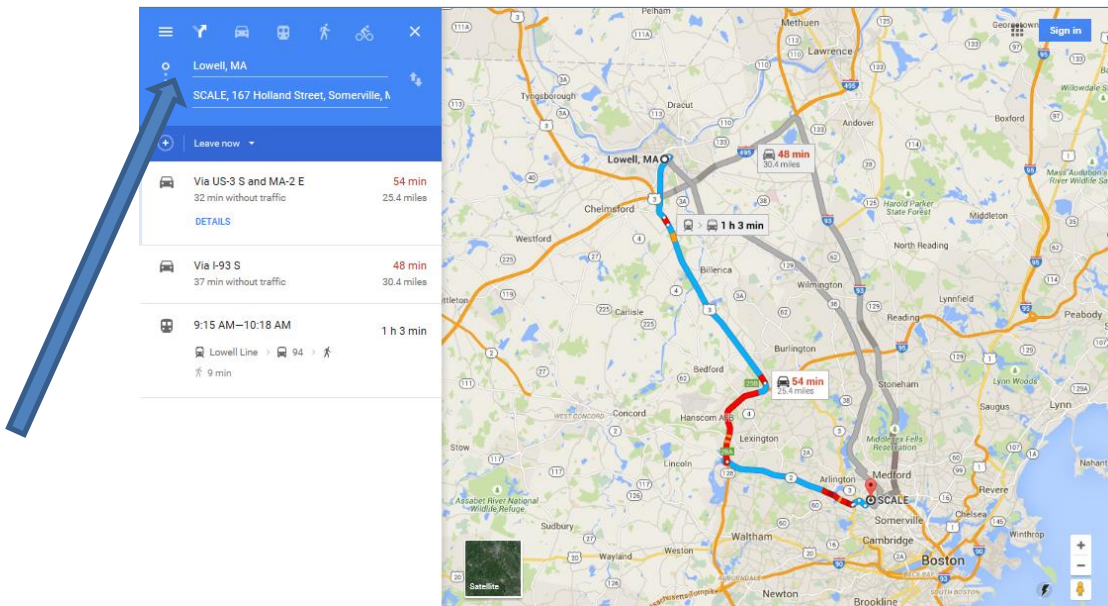

Finding Directions on Google Maps

- 1) Go to www.google.com
- 2) Type in **167 Holland St, Somerville MA** into the search bar

- 3) To get directions on how to get to scale, press directions

4) Type in your home address to get directions to scale. Then press enter on your keyboard.

5) Try changing the starting point and ending point and get directions to different places

Trip to the Empire State Building:

Starting at A: 167 Holland St, Somerville, MA 02144

Ending at B: 350 5th Ave, New York, NY 10118

Trip to Golden Gate Bridge:

Starting at A: 167 Holland St, Somerville, MA 02144

Ending at B: Golden Gate Bridge, San Francisco, CA 94129

Trip to the Hatch Shell in Boston to hear the Boston Pops Orchestra!

Start at A: 167 Holland St, Somerville, MA 02144

Ending at B: 47 David G Mugar Way, Boston, MA 02108