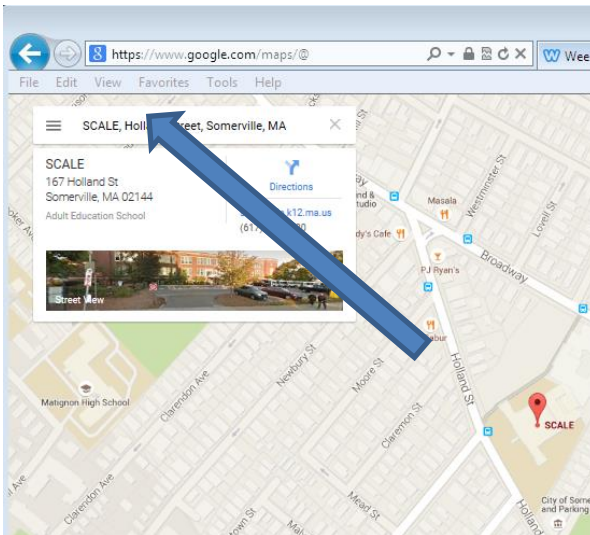

Finding Directions on Google Maps

- 1) Go to www.google.com
- 2) Type in **167 Holland St, Somerville MA** into the search bar

- 3) To get directions on how to get to scale, press directions

4) Type in your home address to get directions to scale. Then press enter on your keyboard.

5) Try changing the starting point and ending point and get directions to different places

Trip to the Empire State Building:

Starting at A: 167 Holland St, Somerville, MA 02144

Ending at B: 350 5th Ave, New York, NY 10118

Trip to Golden Gate Bridge:

Starting at A: 167 Holland St, Somerville, MA 02144

Ending at B: Golden Gate Bridge, San Francisco, CA 94129

Trip to the Hatch Shell in Boston to hear the Boston Pops Orchestra!

Start at A: 167 Holland St, Somerville, MA 02144

Ending at B: 47 David G Mugar Way, Boston, MA 02108